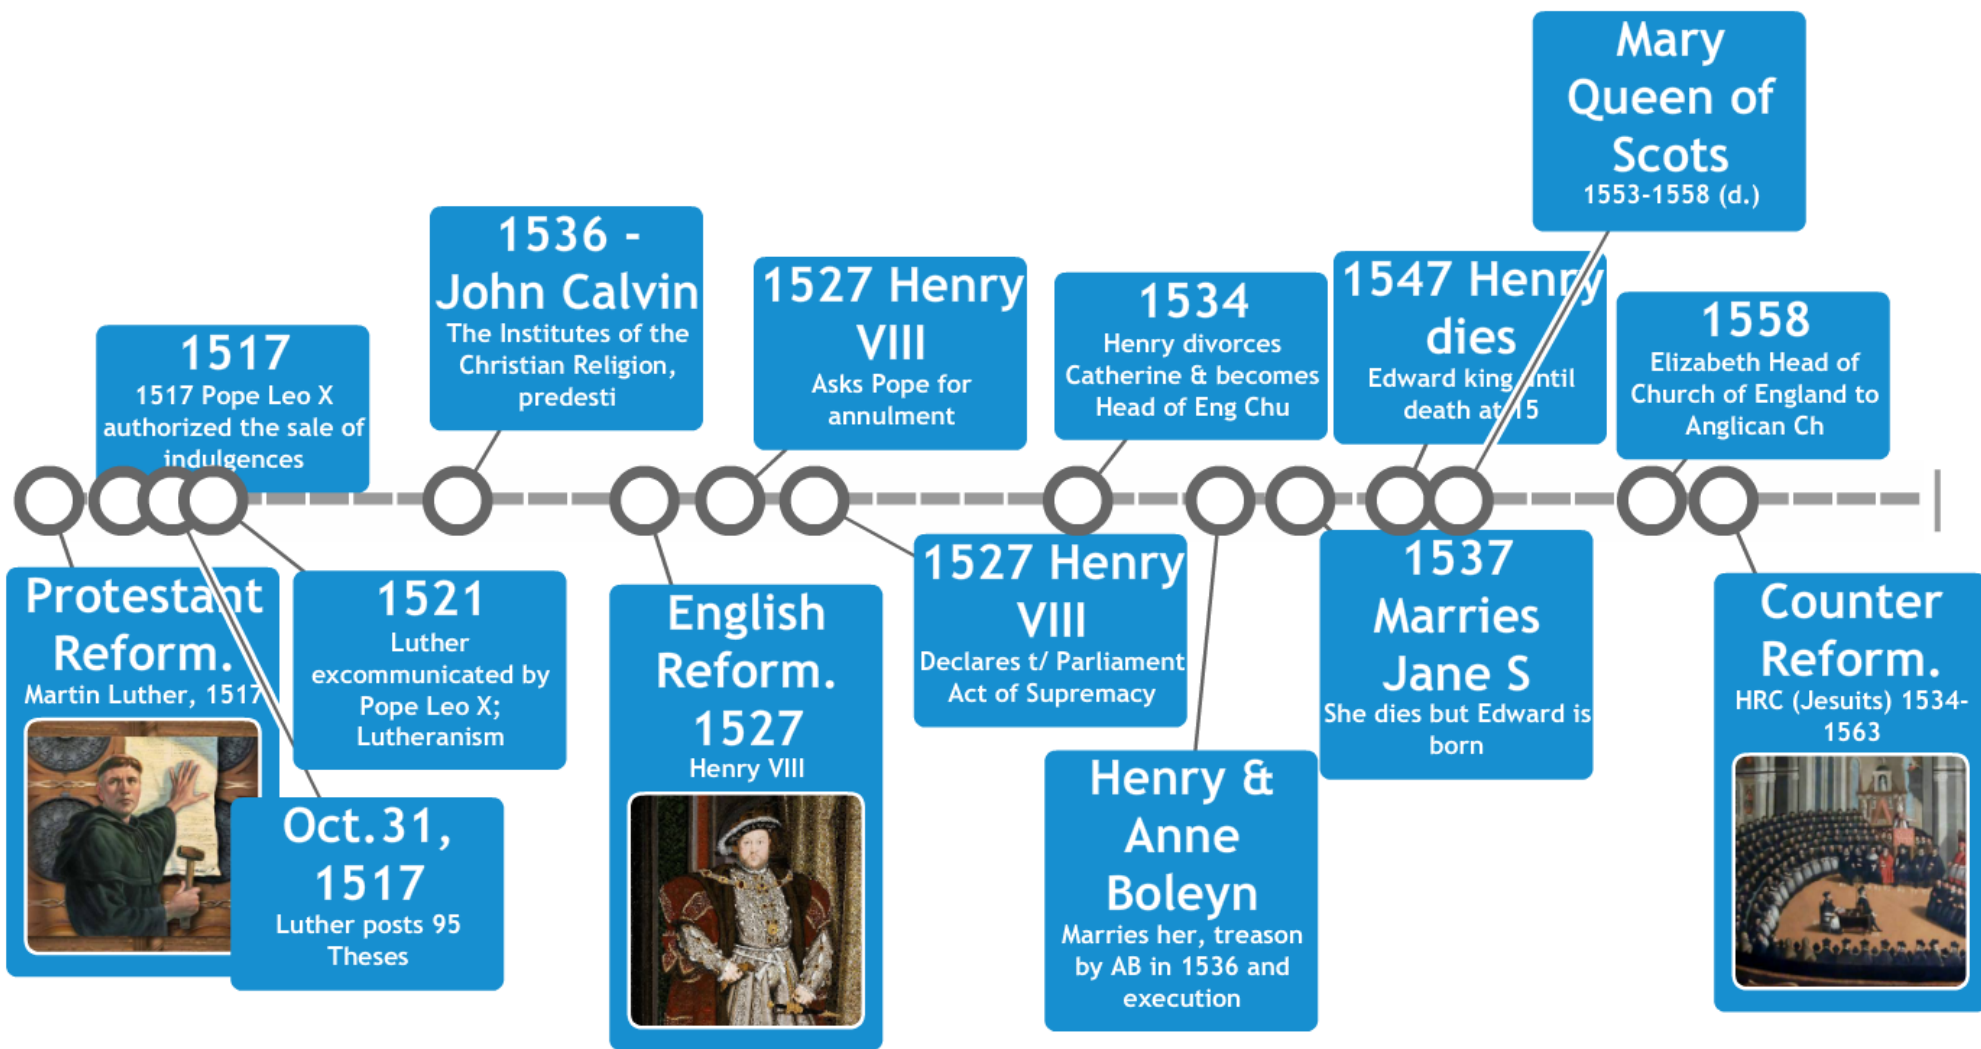

TIMELINE

SSWH9 Ref. AT

By: Alexander Holmes

TIMELINE

SSWH9 Ref. AT

By: Alexander Holmes

Items:

- Protestant Reform.
- Counter Reform.
- 1517
- Oct.31, 1517
- 1521
- 1536 - John Calvin
- English Reform. 1527
- 1527 Henry VIII
- 1527 Henry VIII
- 1534
- Henry & Anne Boleyn
- 1537 Marries Jane S
- 1547 Henry dies
- Mary Queen of Scots
- 1558